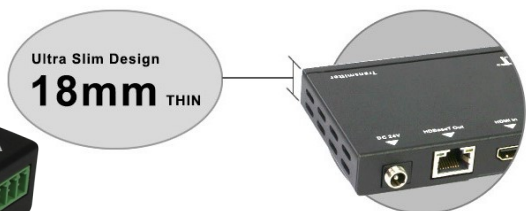

# 4Konnnect

The **4K-725** is a flexible and cost effective solution to extending HDMI, bi-directional IR, full duplex RS232 and POC (remote power over cable). Consisting of a transmitter/receiver pair, both units are compact and come with IR accessories. By incorporating the Lite HDBaseT technology 4K UHD HDMI signals can be transmitted up to 70m away.

**Distribute high resolution UHD HDMI video together with IR, RS232 and remote power over a single CAT 6 screened twisted pair cable up to 70m**

The **4K-725** is a HDBaseT transmitter/receiver pair capable of transmitting UHD HDMI signals up to 4K UHD resolutions. The extender pairs provide the pass through of wide band bi-directional InfraRed signals and full duplex RS232 up to 115Kbaud. Whilst POH power (24V) can be sent by either the TX or RX through the Cat 6 cable to provide power to the remote end. All that is required is a single Cat6 cable connection to provide all these features.

The **4K-RX725** or **4K-TX725** can connect to any other product in the **4Konnnect** range as an extender or into or out of a matrix or splitter

The 4K range from Smart-e is a family of digital extenders and matrices using standard CAT 6-8 STP/FTP cable to transmit 4K resolution signals over long distances

### The Smart-e 4K-725 features

- Easy to install, inexpensive CAT 6-8 cable
- Outputs reach up to 70m
- Support HDMI up to 297 MHz TDMS clock
- HDCP/EDID/DDC transparent link
- HDMI resolutions 4K, 2K & 1080p
- HDCP 2.2 compatible
- Full duplex RS232 passthrough
- Bi-directional IR pass through
- 1 x CAT 6-8 STP/FTP cables
- Supplies 24V remote power (POC) to either end
- Uses HDBaseT technology
- Status LEDs
- Compact TX/RX unit—18mm high
- Secure DC connection