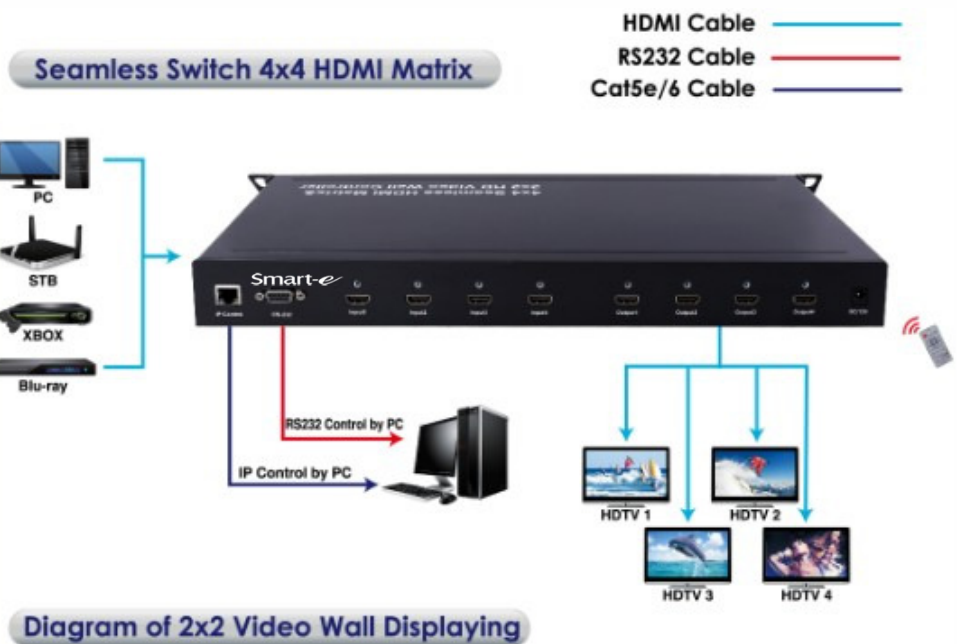

Application Drawing

Seamless 4x4