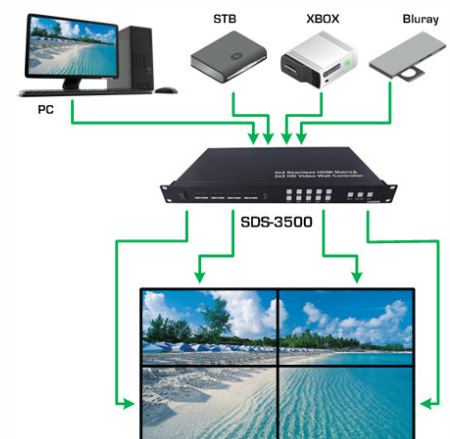

## Smart Digital Solutions **SDS-3500**

Seamless switcher and video wall controller

The Smart Digital Solutions **SDS-3500** is a dual featured seamless switcher capable of selecting between 4 different HDMI devices to 4 HDMI displays **OR** configured as a 2x2 Video Wall Controller. Flexible control options include front panel, infra-red, RS232 and Web Browser.

### Route and distribute up to 4 HDMI inputs to 4 displays seamlessly **OR** configure as a 2x2 Video Wall Processor

The **SDS-3500** is a cost effective multi-functioned switcher, capable of accepting any of 4 HDMI or DVI input signals and outputting the selected image as a 2x2 composite using 4 displays arranged as a video wall array. Switching between the 4 inputs is quick and seamless without any picture loss or frame glitching.

The **SDS-3500** can also be configured as a standard 4x4 matrix with seamless switching to all 4 outputs with a simple press of a button on the front panel.

Control of the unit includes, front panel selection, IR handset, RS232 and internal web browser. Comprehensive front panel control allows for disabling outputs and button lock to prevent accidental source selection

### The Smart-e **SDS-3500** features

- HDMI & DVI formats
- HDCP & HDMI 1.4 compliant
- 2x2 Video Wall Controller
- 4x4 Seamless Switcher
- Resolutions up to 1920x1080 @ 60 Hz
- 720p, 1080i & 1080p formats
- EDID management
- Supports Deep Colour (10 & 12 bit)
- RS232 control
- Front panel control
- IP control and integral Web Browser
- Compact 1U 19" rack mounting
- 4 HDMI inputs and outputs
- Lockable front panel
- 3 year warranty