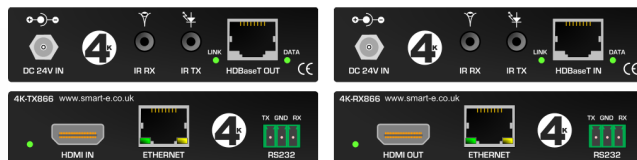

### The Smart-e 4K-866 features

- Easy to install, inexpensive CAT 6-8 cable
- Outputs reach up to 100m
- Support HDMI up to 297 MHz TDMS clock
- HDCP/EDID/DDC transparent link
- HDMI resolutions 4K, 2K & 1080p
- HDCP 2.2 compatible
- Full duplex RS232 passthrough
- Bi-directional IR pass through
- 100BaseT Ethernet pass through
- 1 x CAT 6-8 STP/FTP cables
- Supplies 24V remote power (POC) to either end
- Uses HDBaseT technology
- Status LEDs
- Compact TX/RX unit—25mm high
- Secure DC connection

### Distribute high resolution UHD HDMI video together with IR, RS232 and 100BaseT Ethernet over a single CAT 6 screened twisted pair cable up to 100m

The **4K-866** is a HDBaseT transmitter/receiver pair capable of transmitting UHD HDMI signals up to 4K UHD resolutions. Implementing the complete **5-Play** of the HDBaseT specification the extender pairs also provides the pass through of wide band bi-directional InfraRed signals, full duplex RS232 up to 115Kbaud and 100BaseT Ethernet connectivity. Whilst POC power (24V) can be sent by either the TX or RX through the Cat 6 cable to provide power to the remote end. All that is required is a single Cat6 cable connection to provide all these features.

The **4K-RX866** or **TX866** can connect to any other product in the **4Konnnect** range as an extender or into or out of a matrix.

The 4K range from Smart-e is a family of digital extenders and matrices using standard CAT 6-8 STP/FTP cable to transmit 4K resolution signals over long distances

## Video

Signal Types	HDMI, DVI, DisplayPort Multimode
Formats	HDMI w/Deep Color 3D, 4K, 2K
Content Protection	HDCP V2.2 transparent
Connector	HDMI Type A Female
Cable Types	CAT 5e, CAT 6/6e, CAT 7, STP, FTP
TV resolutions PC resolutions	480, 576, 720, 1080 p & I, 4K, 2K 640x480 through to 1920x1200